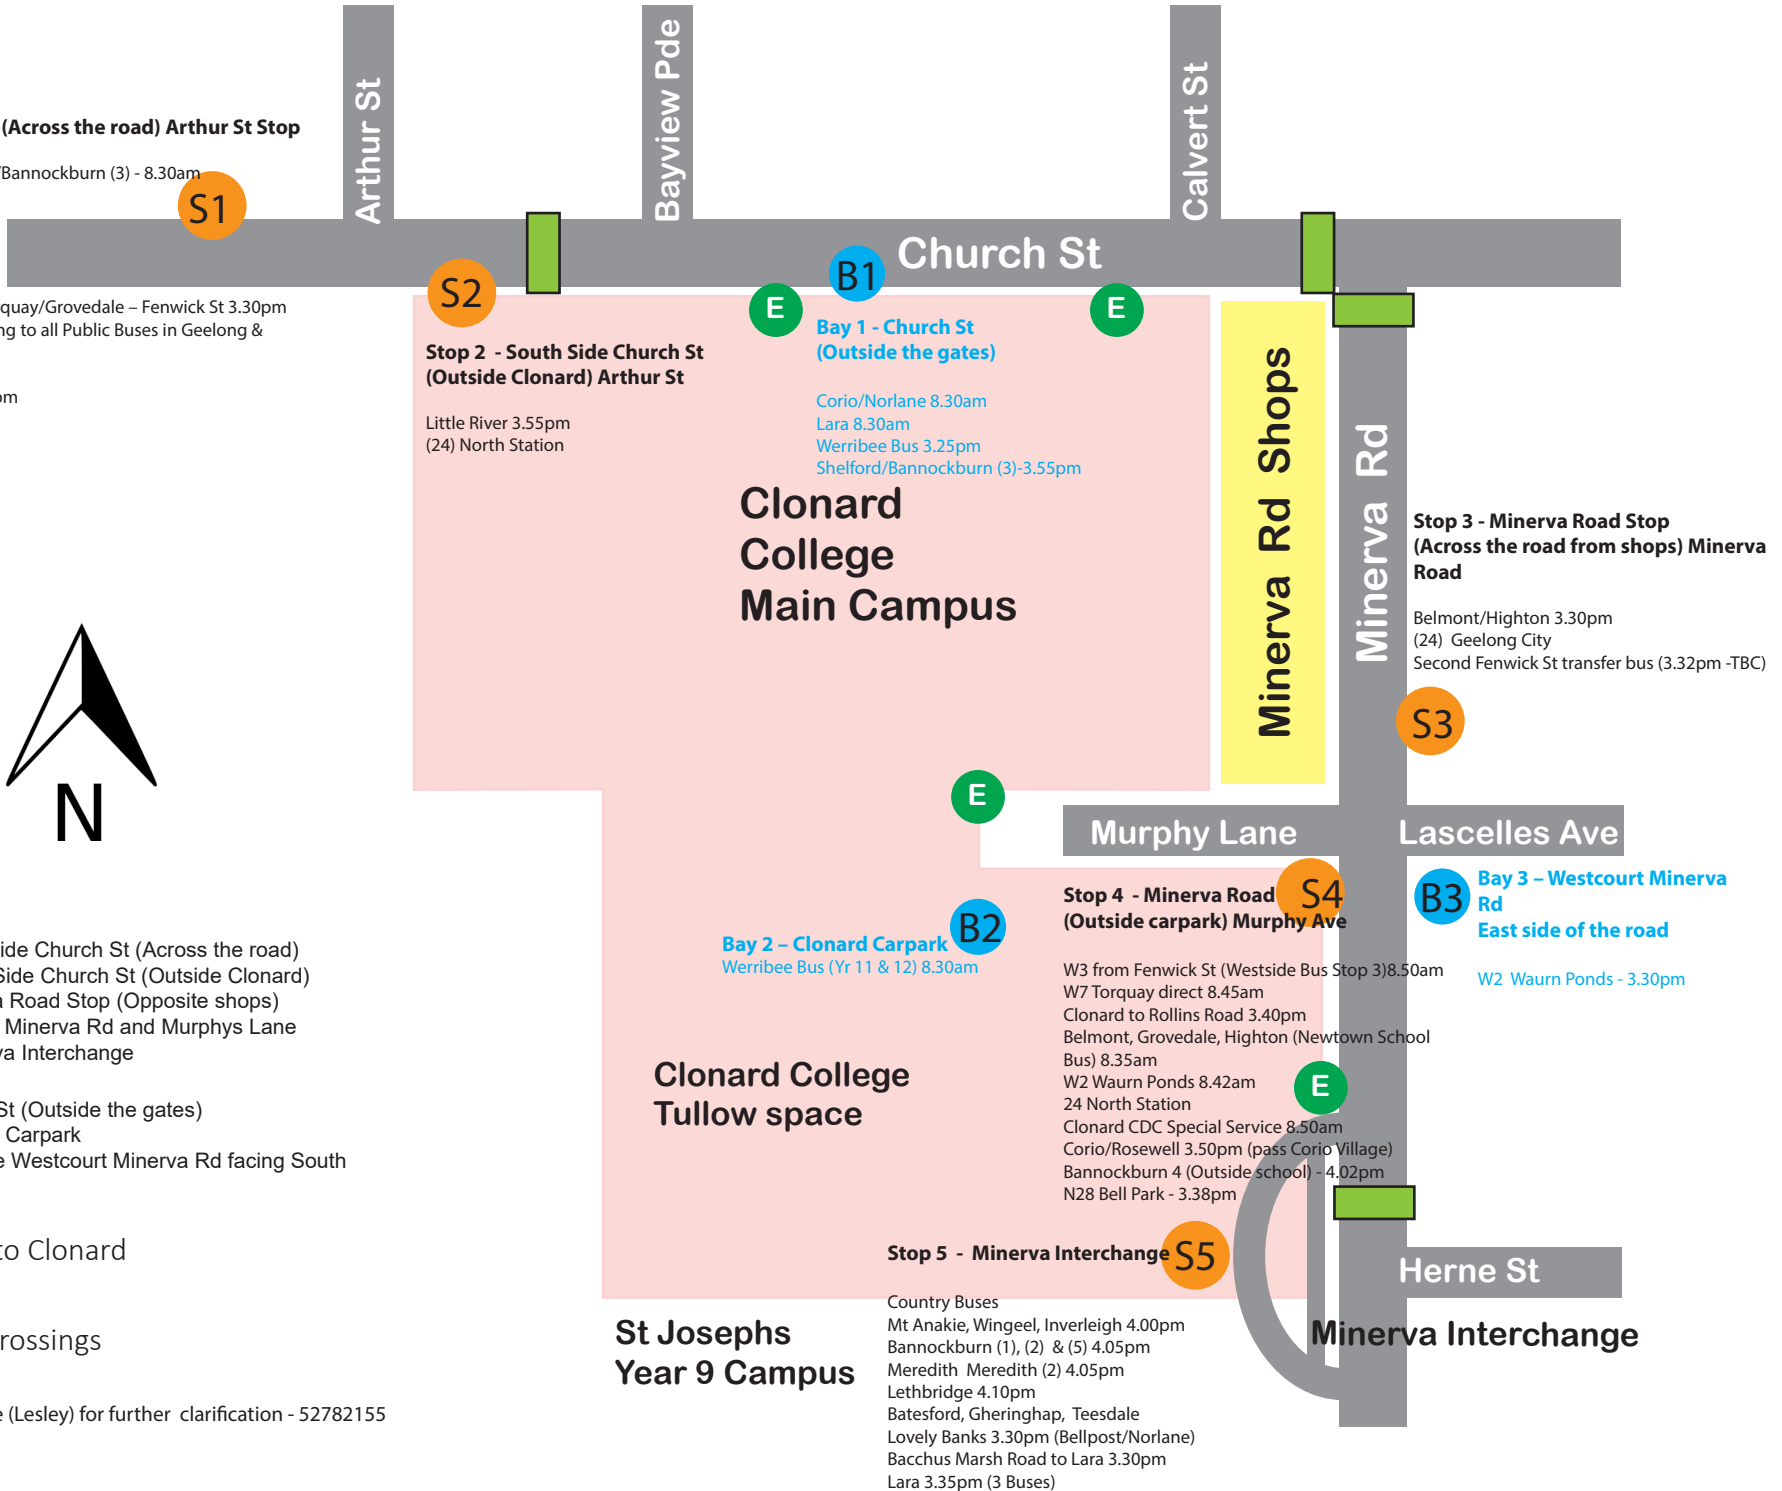

Stop 1 - North Side Church St (Across the road) Arthur St Stop

Country Bus Leithbridge/Meredith/Bannockburn (3) - 8.30am
Bannockburn (1) - 8.20am
Werribee Bus (Yr7-10) 8.30am
Anakie Road to City 8.30am
Little River 8.15am
Lovely Banks 8.20am
W3/C11 Lt Myers St Interchange Torquay/Grovedale - Fenwick St 3.30pm
W4 Geelong Rail (Transfer connecting to all Public Buses in Geelong & Bellarine) 3.28pm ETA 3.40pm
Corio/Norlane 3.40pm
Leopold, Newcomb, St Albans 3.30pm
(24) Geelong City

- Bus Stops
  - Stop 1 - North Side Church St (Across the road)
  - Stop 2 - North Side Church St (Outside Clonard)
  - Stop 3 - Minerva Road Stop (Opposite shops)
  - Stop 4 - Corner Minerva Rd and Murphys Lane
  - Stop 5 - Minerva Interchange
- Bus Bay
  - Bay 1 - Church St (Outside the gates)
  - Bay 2 - Clonard Carpark
  - Bay 3 - opposite Westcourt Minerva Rd facing South
- Entry / Exit to Clonard
- Pedestrian Crossings

Please contact the Clonard Office (Lesley) for further clarification - 52782155

Stop 2 - South Side Church St (Outside Clonard) Arthur St

Little River 3.55pm
(24) North Station

Bay 1 - Church St (Outside the gates)

Corio/Norlane 8.30am
Lara 8.30am
Werribee Bus 3.25pm
Shelford/Bannockburn (3)-3.55pm

Clonard College Main Campus

Minerva Rd Shops

Stop 3 - Minerva Road Stop (Across the road from shops) Minerva Road

Belmont/Highton 3.30pm
(24) Geelong City
Second Fenwick St transfer bus (3.32pm -TBC)

Murphy Lane

Lascelles Ave

Bay 2 - Clonard Carpark

Werribee Bus (Yr 11 & 12) 8.30am

Clonard College Tullow space

Stop 4 - Minerva Road (Outside carpark) Murphy Ave

W3 from Fenwick St (Westside Bus Stop 3) 8.50am
W7 Torquay direct 8.45am
Clonard to Rollins Road 3.40pm
Belmont, Grovedale, Highton (Newtown School Bus) 8.35am
W2 Waurm Ponds 8.42am
24 North Station
Clonard CDC Special Service 8.50am
Corio/Rosewell 3.50pm (pass Corio Village)
Bannockburn 4 (Outside school) - 4.02pm
N28 Bell Park - 3.38pm

Bay 3 - Westcourt Minerva Rd East side of the road

W2 Waurm Ponds - 3.30pm

Stop 5 - Minerva Interchange

Country Buses
Mt Anakie, Wingeel, Inverleigh 4.00pm
Bannockburn (1), (2) & (5) 4.05pm
Meredith Meredith (2) 4.05pm
Lethbridge 4.10pm
Batesford, Gheringhap, Teesdale
Lovely Banks 3.30pm (Bellpost/Norlane)
Bacchus Marsh Road to Lara 3.30pm
Lara 3.35pm (3 Buses)

St Josephs Year 9 Campus

Minerva Interchange